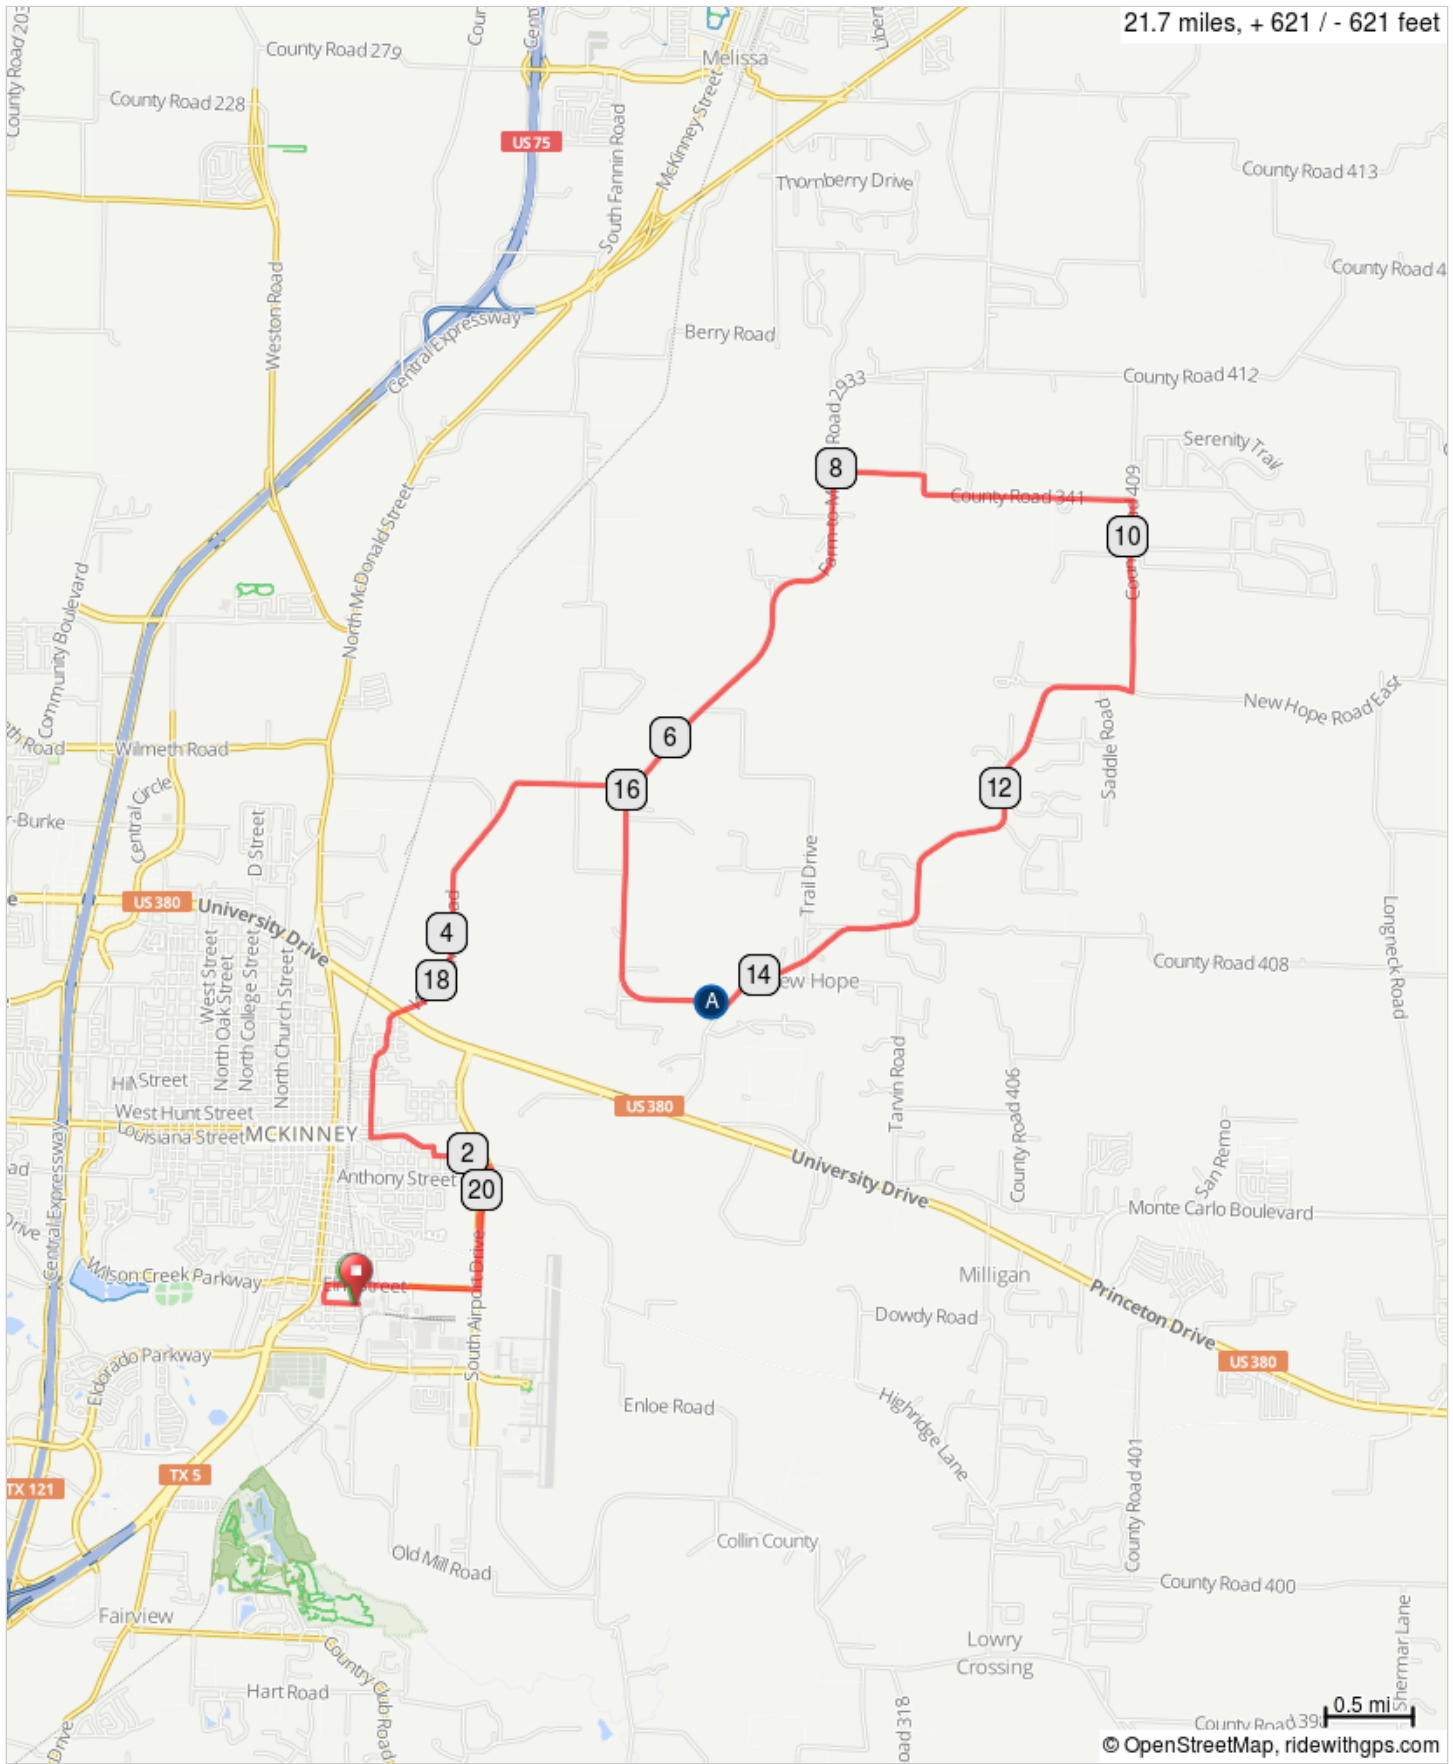

2016 WISH 100 - STAR - 22 Miles

- A. Rest Stop
- B. Rest Stop

2016 WISH 100 - STAR - 22 Miles

0.0	0.0	▀	Start of route
0.2	0.2	→	R onto Amscott St
0.3	0.1	→	R onto Elm St
1.1	0.9	←	L onto S Airport Dr
1.9	0.7	←	L onto Enloe Rd
2.0	0.2	←	L onto Greenville St
2.2	0.2	→	R onto Louisiana St
2.6	0.4	→	R onto Throckmorton St
3.4	0.8	↑	Continue onto Woodlawn Rd
4.6	1.1	↑	Continue onto Co Rd 331
5.7	1.1	←	L onto FM2933
8.0	2.3	→	R onto Co Rd 341
8.5	0.5	→	R to stay on Co Rd 341
9.8	1.3	→	R onto Co Rd 409

9.8 miles. +312/-258 feet

10.9	1.1	→	R onto FM1827 S/New Hope Rd E
14.3	3.4	→	R onto FM2933
16.0	1.7	←	L onto Co Rd 331
17.2	1.1	↑	Continue onto Woodlawn Rd
18.3	1.1	↑	Continue onto Throckmorton St
19.1	0.8	←	L onto E Louisiana St
19.5	0.4	←	L onto Greenville St
19.7	0.2	→	R onto Enloe Rd
19.8	0.1	→	R onto S Airport Dr
20.5	0.7	→	R onto Elm St
21.4	0.9	←	L onto Amscott St
21.5	0.1	←	L onto Anderson St
21.7	0.2	▀	End of route

11.9 miles. +359/-387 feet